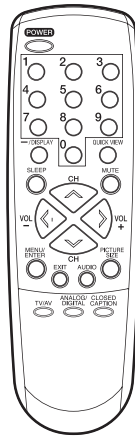

**V-CHIP**  
The V-Chip function can rate a TV program or movie content. It allows you to set a restriction level

**CLOSED CAPTIONED DECODER TV/STBs**  
Displays text captions or 1/3 of full screen text on the screen for hearing impaired viewers

MTS STEREO

[www.LGcommercial.com](http://www.LGcommercial.com)

zenith 

C27J28C

27" CLASS (26.6" DIAGONAL)

DIMENSIONS

REAR JACK PANEL

FRONT JACK PANEL

COLOR TV REMOTE

SPECIFICATIONS

**PANEL**

CRT Panel Type	27"
Display Area	26.6" diagonal
Dimensions (H×W×D)	22.50"x 25.59" x 19.70"
Weight	80.47 Lbs.
Carton Dimensions (H×W×D)	26.18"x 28.78"x 22.83"
Shipping Weight	89.29 lbs
UPC Code	0 44642 70270 0